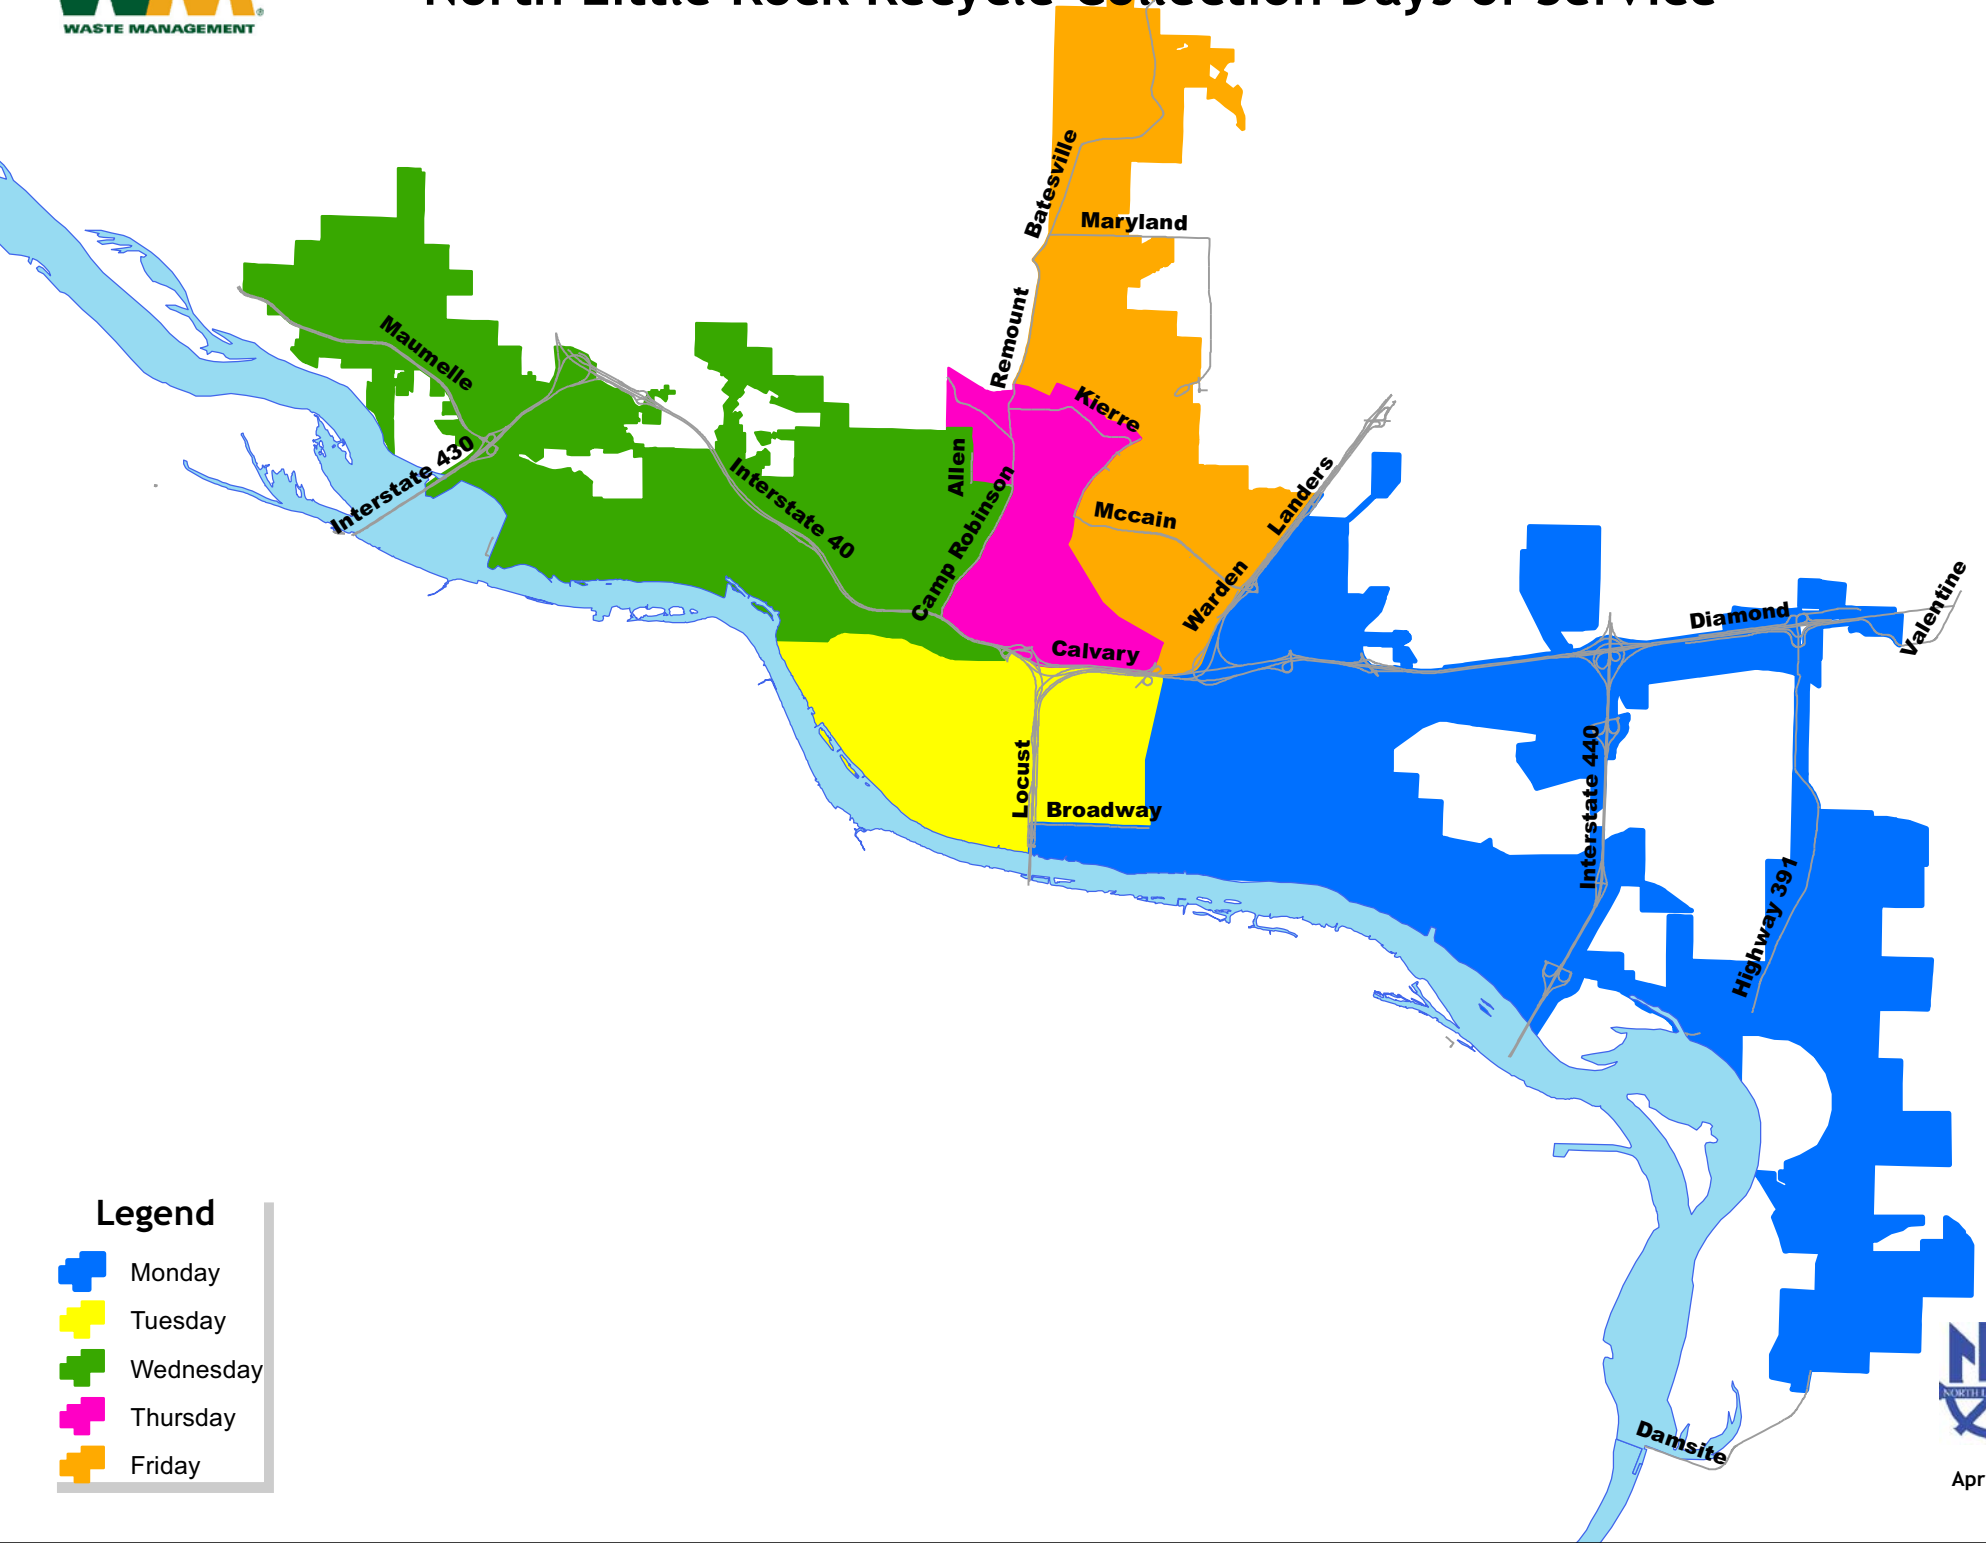

# North Little Rock Recycle Collection Days of Service

## Legend

-  Monday
-  Tuesday
-  Wednesday
-  Thursday
-  Friday