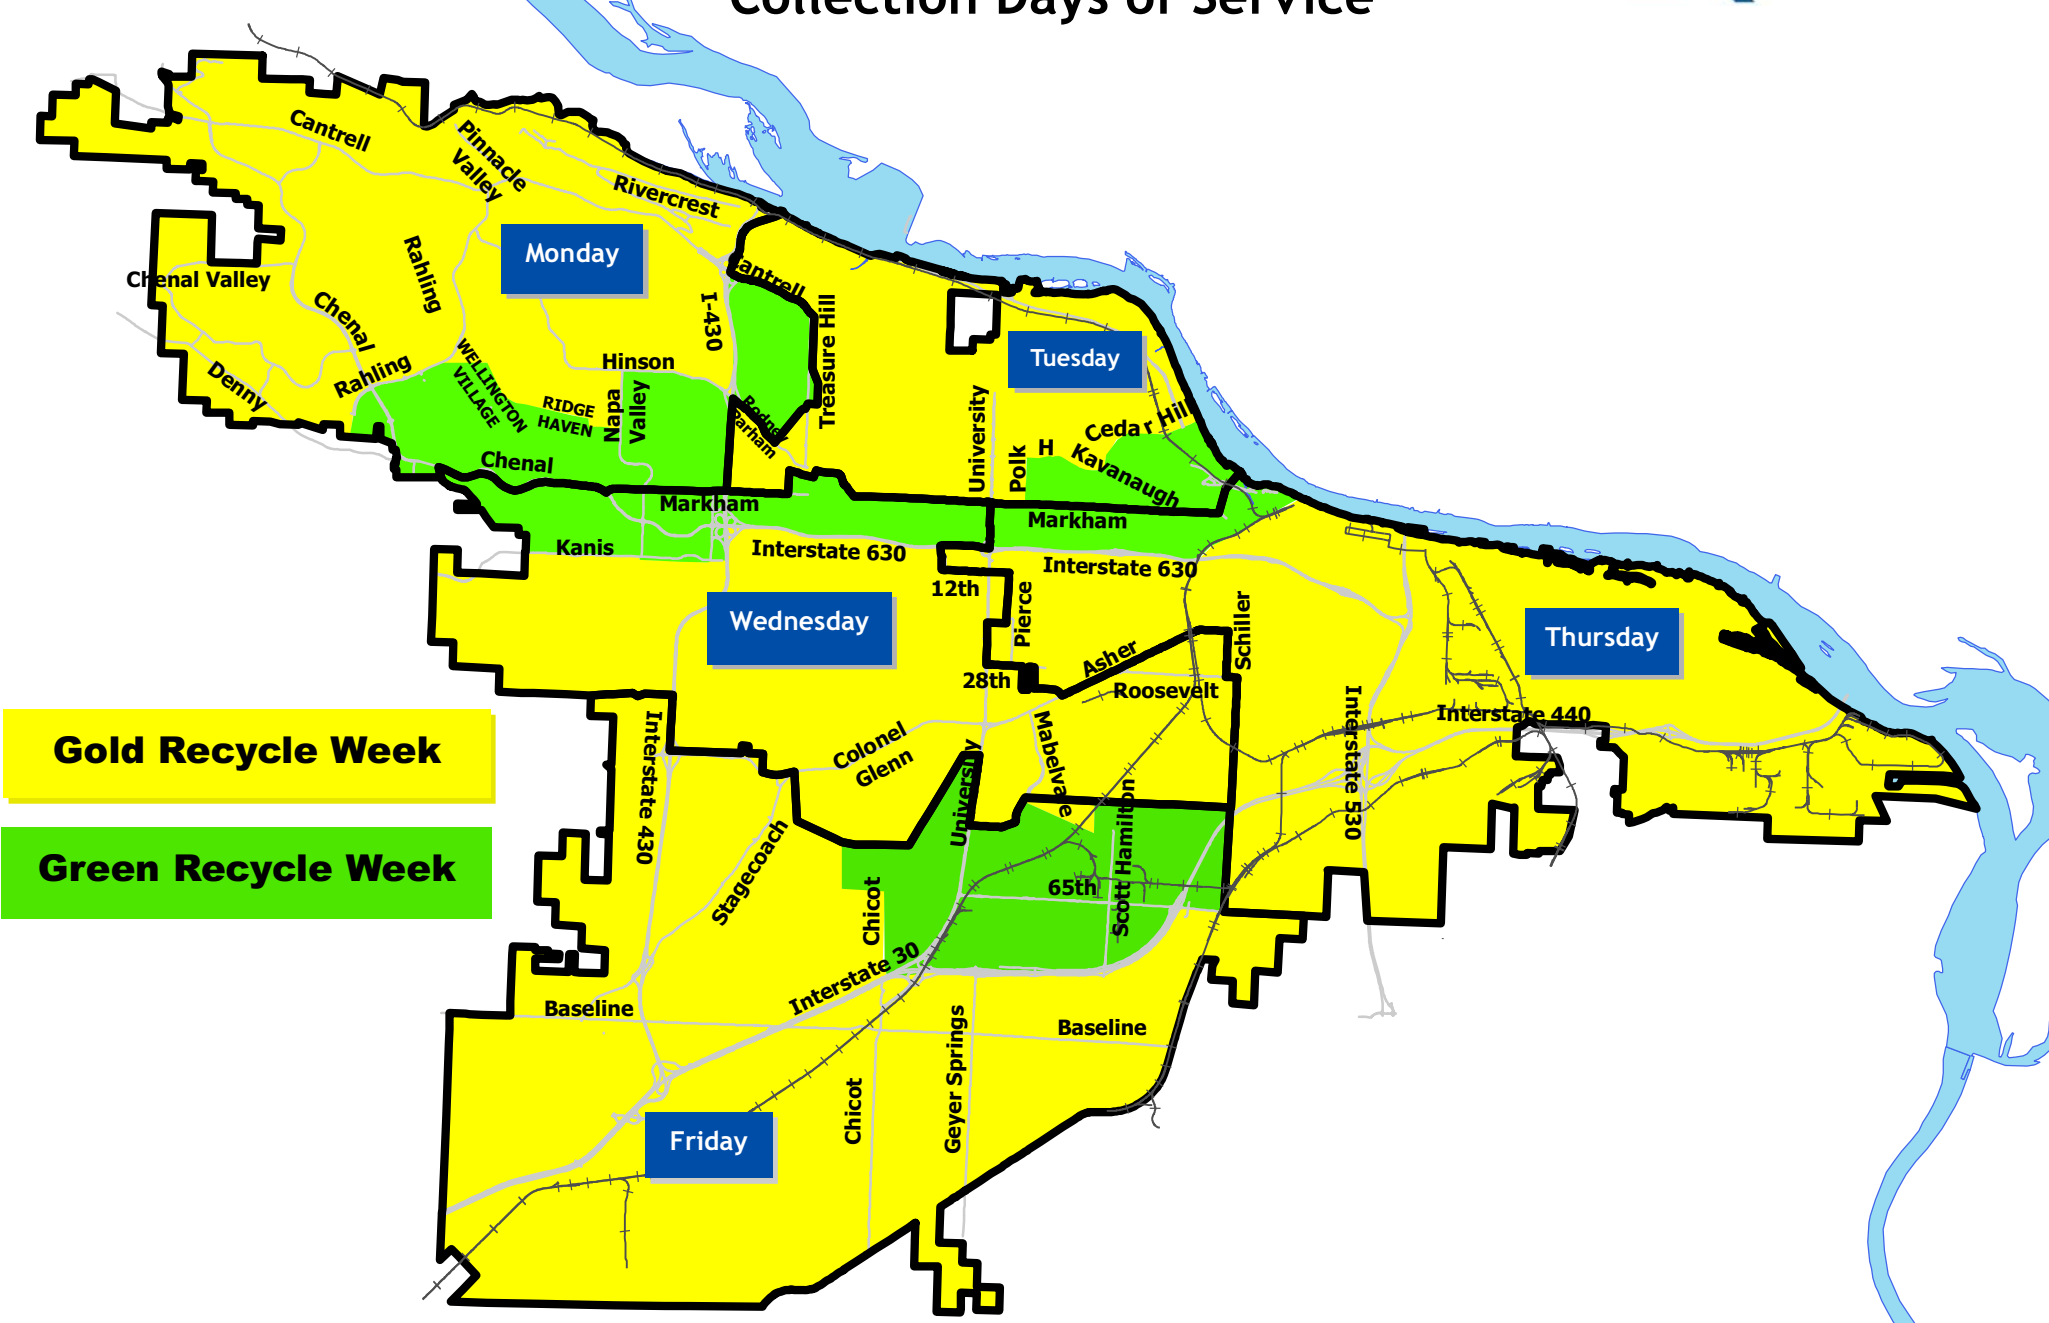

# City of Little Rock Recycle Collection Days of Service

**Gold Recycle Week**

**Green Recycle Week**